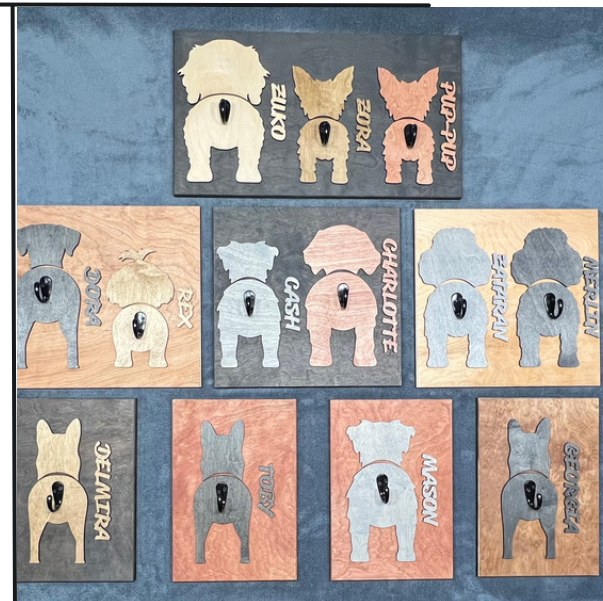

B. Inspired Creations

Year Established: 2021

Years at the farmers market: 2 Years

Products can also be found at: N/A

Brick and Mortar Address: N/A

Special Orders Accepted: Yes, with market pick up

Type of Products

- Laser Cut & Engraved
 - Home Decor
 - Puzzles
 - Ornaments
 - Leash Holders
 - Wallets
 - and more!

Methods of Payment Accepted