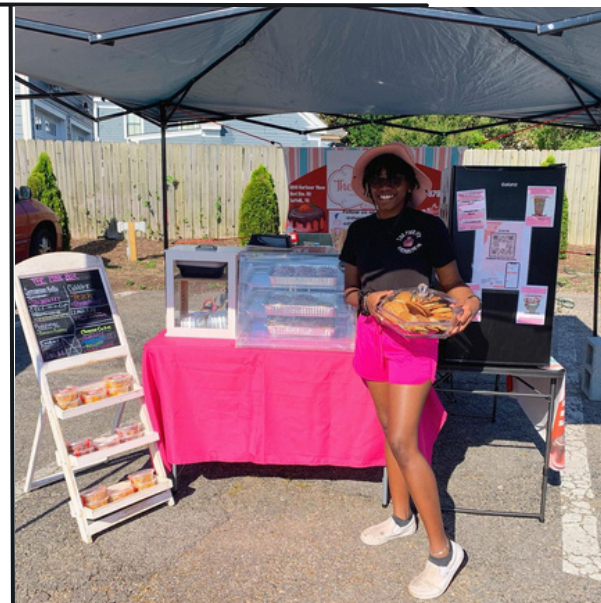

The Pink Box

Year Established: 2020

Years at the farmers market: 2 Years

Products can also be found at: www.thepinkboxsweets.com

Brick and Mortar Address: 5860 Harbour View Blvd STE B2,
Suffolk, VA 23435

Special Orders Accepted: Yes, and market pick up is available

Type of Products

- Homemade Desserts
 - Cupcakes
 - Banana Pudding
 - Cinnamon Rolls
 - Cheesecake
 - Pink Lemonade
 - and more!

Methods of Payment Accepted